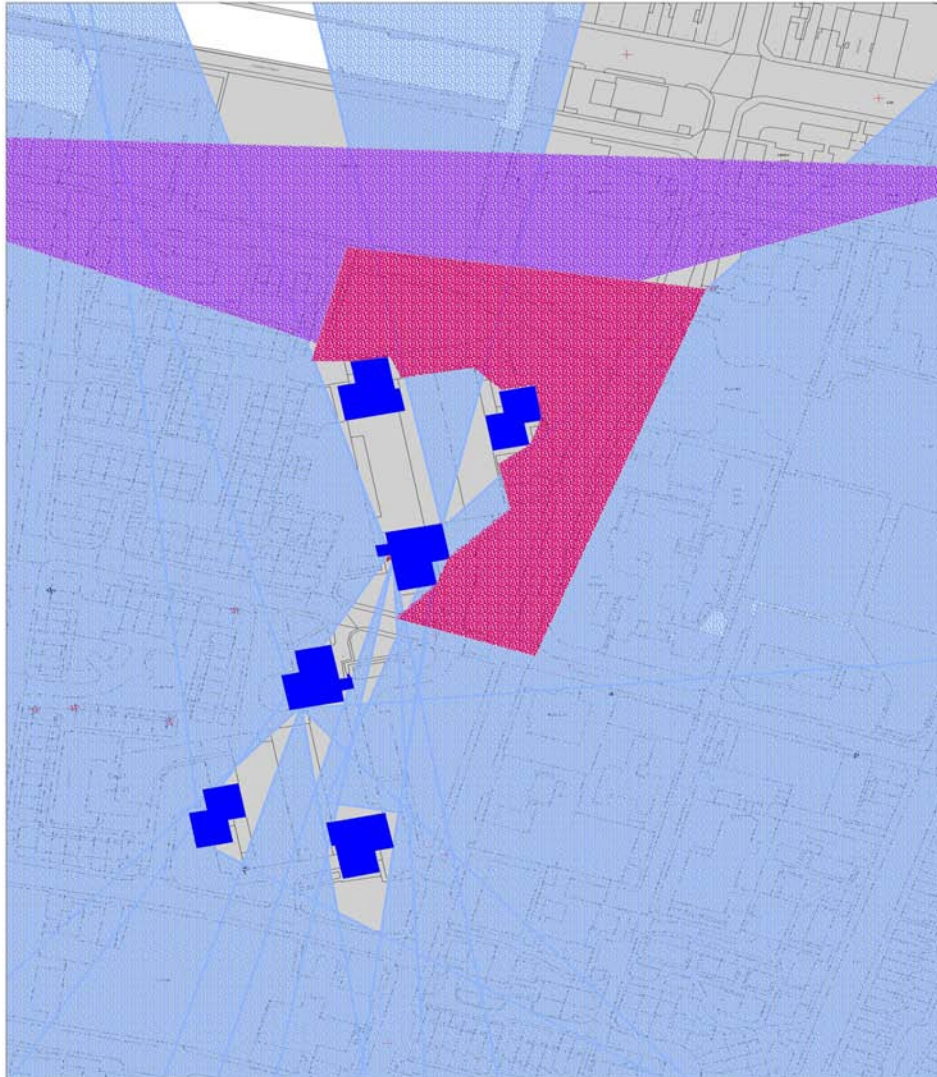

Proposed new coverage

Proposed CCTV Coverage

Reproduced by permission of Ordnance Survey on behalf of HMSO © Crown copyright and database right 2005, 2007. All rights reserved.
Ordnance Survey Licence number 100044111.
Shoreline Housing Partnership Ltd. Unauthorised reproduction prohibited.