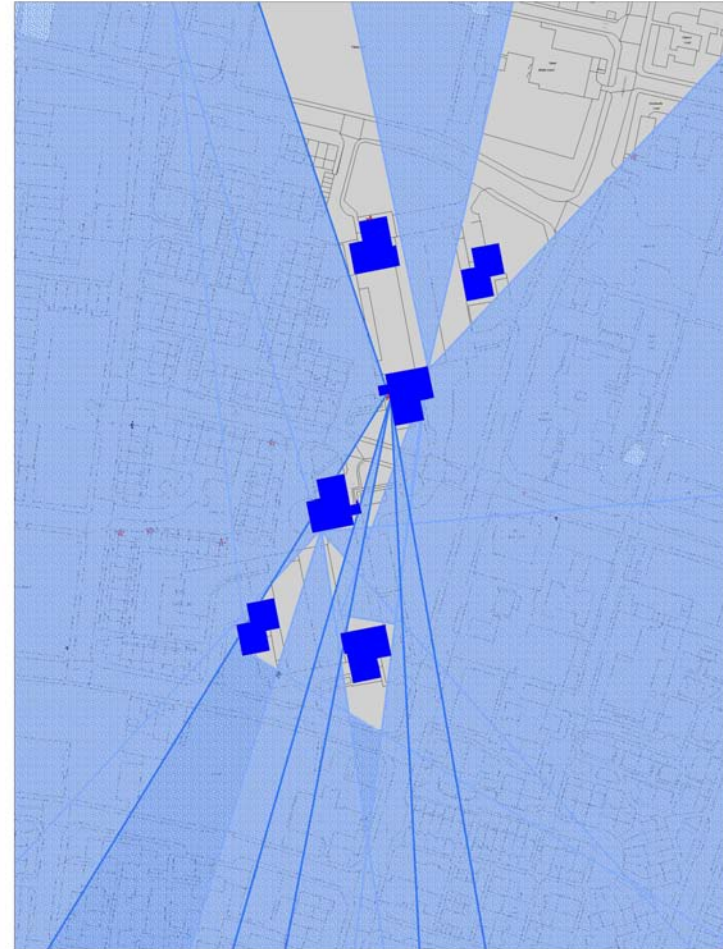

Monitoring - Issues

- Blind spot from Tennyson House round to Bevan House externally
- Externally – back doors only cover approach to door and not the door itself
- Hallways inside flats approaching back doors are not covered
- Front doors – when door is open it obscures view

Current CCTV coverage

HighRiseCCTVCoverage.wor